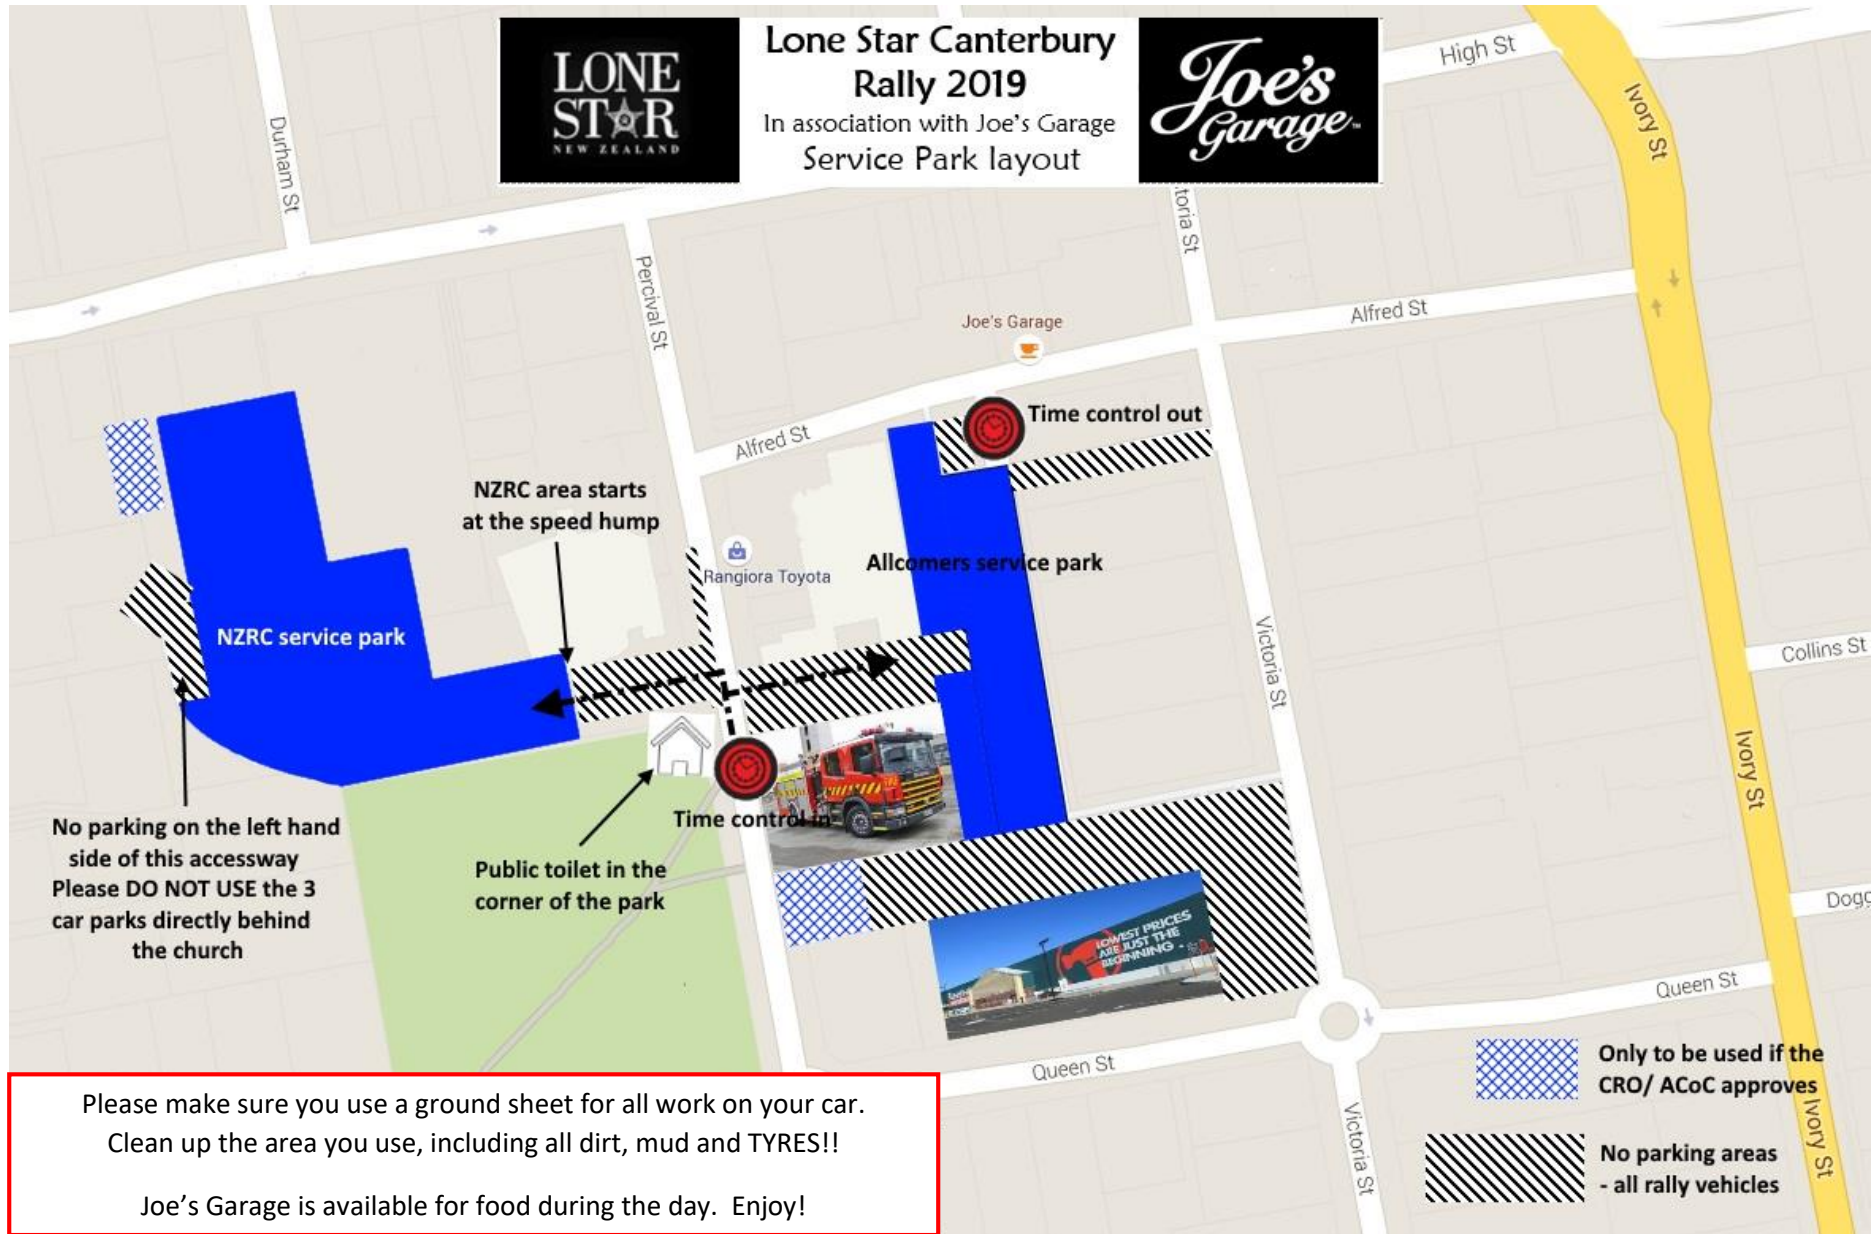

Lone Star Canterbury Rally 2019

In association with Joe's Garage Service Park layout

No parking on the left hand side of this accessway
Please **DO NOT USE** the 3 car parks directly behind the church

NZRC area starts at the speed hump

Public toilet in the corner of the park

Time control in

Time control out

Allcomers service park

 Only to be used if the CRO/ ACoC approves

 No parking areas - all rally vehicles

Please make sure you use a ground sheet for all work on your car.
Clean up the area you use, including all dirt, mud and TYRES!!
Joe's Garage is available for food during the day. Enjoy!